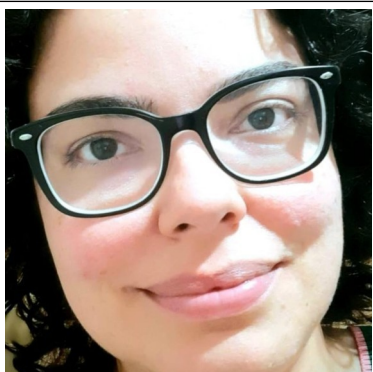

Patricia Frangelli Bugallo
Lopes do Nascimento

Docente